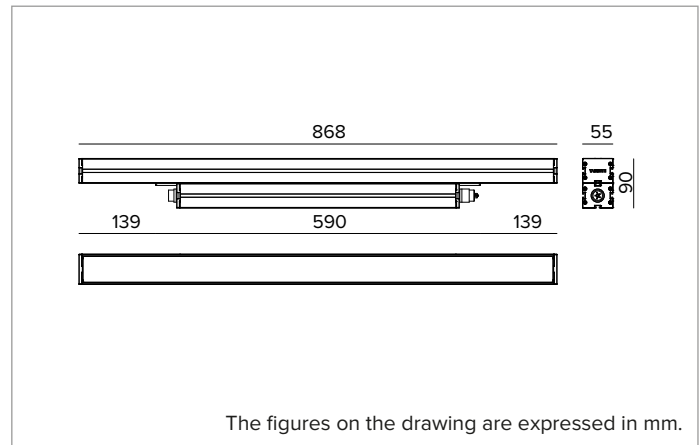

SOURCE

Mid Power High Efficiency Ra80 linear LED board.

Energy efficiency class: C

Nominal power: 36

Nominal flux: 6351lm

Colour rendering index: 80

CCT nominal: 3000K

Lifetime (L80/B10): >102000h tq +25°C

ILLUMINOTECHNICAL CHARACTERISTICS

Cellular optics made of PMMA lenses and polished black anti-reflective polycarbonate screens.

Optic: LENS

Beam angles: VWFL 60°

Optical efficiency: 62%

Fixture flux: 3941lm

Luminous efficacy: 99lm/W

Photobiological safety: Compliant with RG1 low risk group

MECHANICAL CHARACTERISTICS

Extruded anodised aluminium 15μ body. Extra clear 5mm thick glass flat screen. The body of the fixture is adjustable and can be installed away from the mounting surface using accessory snap brackets.

Colour and finish: Burnished copper

Dimensions: L=868mm

Weight: 4.4Kg

Version: STANDARD

Degree of protection: IP66,IP67,IP68,IP69

Mechanical Resistance: IK07

ELECTRICAL CHARACTERISTICS

Integrated driver, available in the ON-OFF version (positioned below the optical body). Supplied with through-wiring with longitudinal sealing IN/OUT panel connectors (the sealing limits the risk of humidity raising towards the driver/optical body). Luminaire compliant with EN 60598-2-22 for power supply from a centralised emergency system CPSS (Central Power Supply System), not incorporated in the luminaire - high risk areas excluded. The default power and flux are 100% in AC and 100% in DC.

Fixture Power: 40W

Power supply: 220-240Vac 50/60Hz

Insulation Class: CLASS 1

Type of driver / Control: ON-OFF

Driver included: YES

Class F: YES

Ambient temperature: 0°C / +35°C

INSTALLATION

To be completed with powder coated stainless steel fixed or adjustable brackets (available in different lengths).

NOTES

110-277Vac version available on request.

WARRANTY

5 years.

WARNING

Luminaire designed for disposal/recycling at end-of-life. Replaceable (LED only) light source by a professional. Replaceable control gear by a professional.

Due to the technological evolution of the electronic components, the data provided may be updated, and as such, confirmation must be requested during the order process.

Luminous flux and power supply have +/-10% tolerances with respect to the indicated value. tq +25°C (CIE 121).

We reserve the right to make technical changes.

Targetti Sankey S.r.l.
Via Pratese, 164
50145 Firenze - Italy
Tel: +39 055 37911
targetti.com
targetti@targetti.com

CCIAA Firenze
Share Capital:
€ 500.000,00
VAT N. (IT):
01537660480
R.E.A: FI-275656

TARGETTI